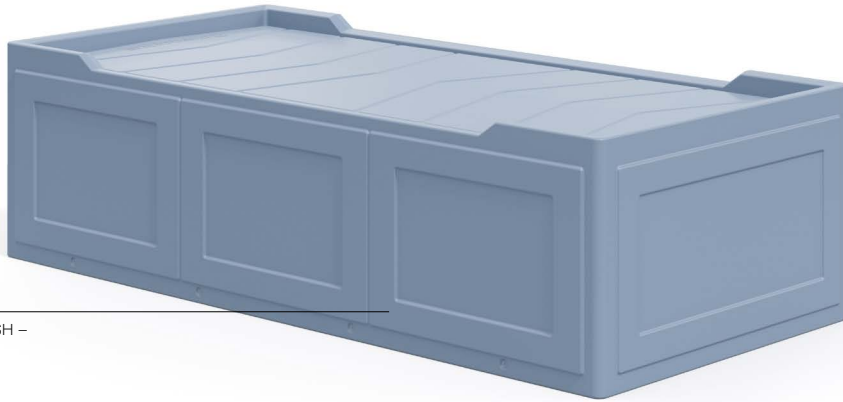

Frontier

Casegoods Collection

When ordering this product, specification MODEL NO.s must be added to unit Model Number, as shown below. Custom finishes require a minimum quantity order. Please contact customer service for more information.
NOTE: Upholstery and additional options must be specified separately.

COLOR FINISH -

Frontier

MODEL

COLOR

NUMBER -

FINISH -

FRBD3681 -DB

CB Cornflower Blue

CG Chateau Grey

DB Dusty Blue

HP Heather Purple

IG Iron Gate

SA Sage Green

SG Slate Green

WS Warm Sand